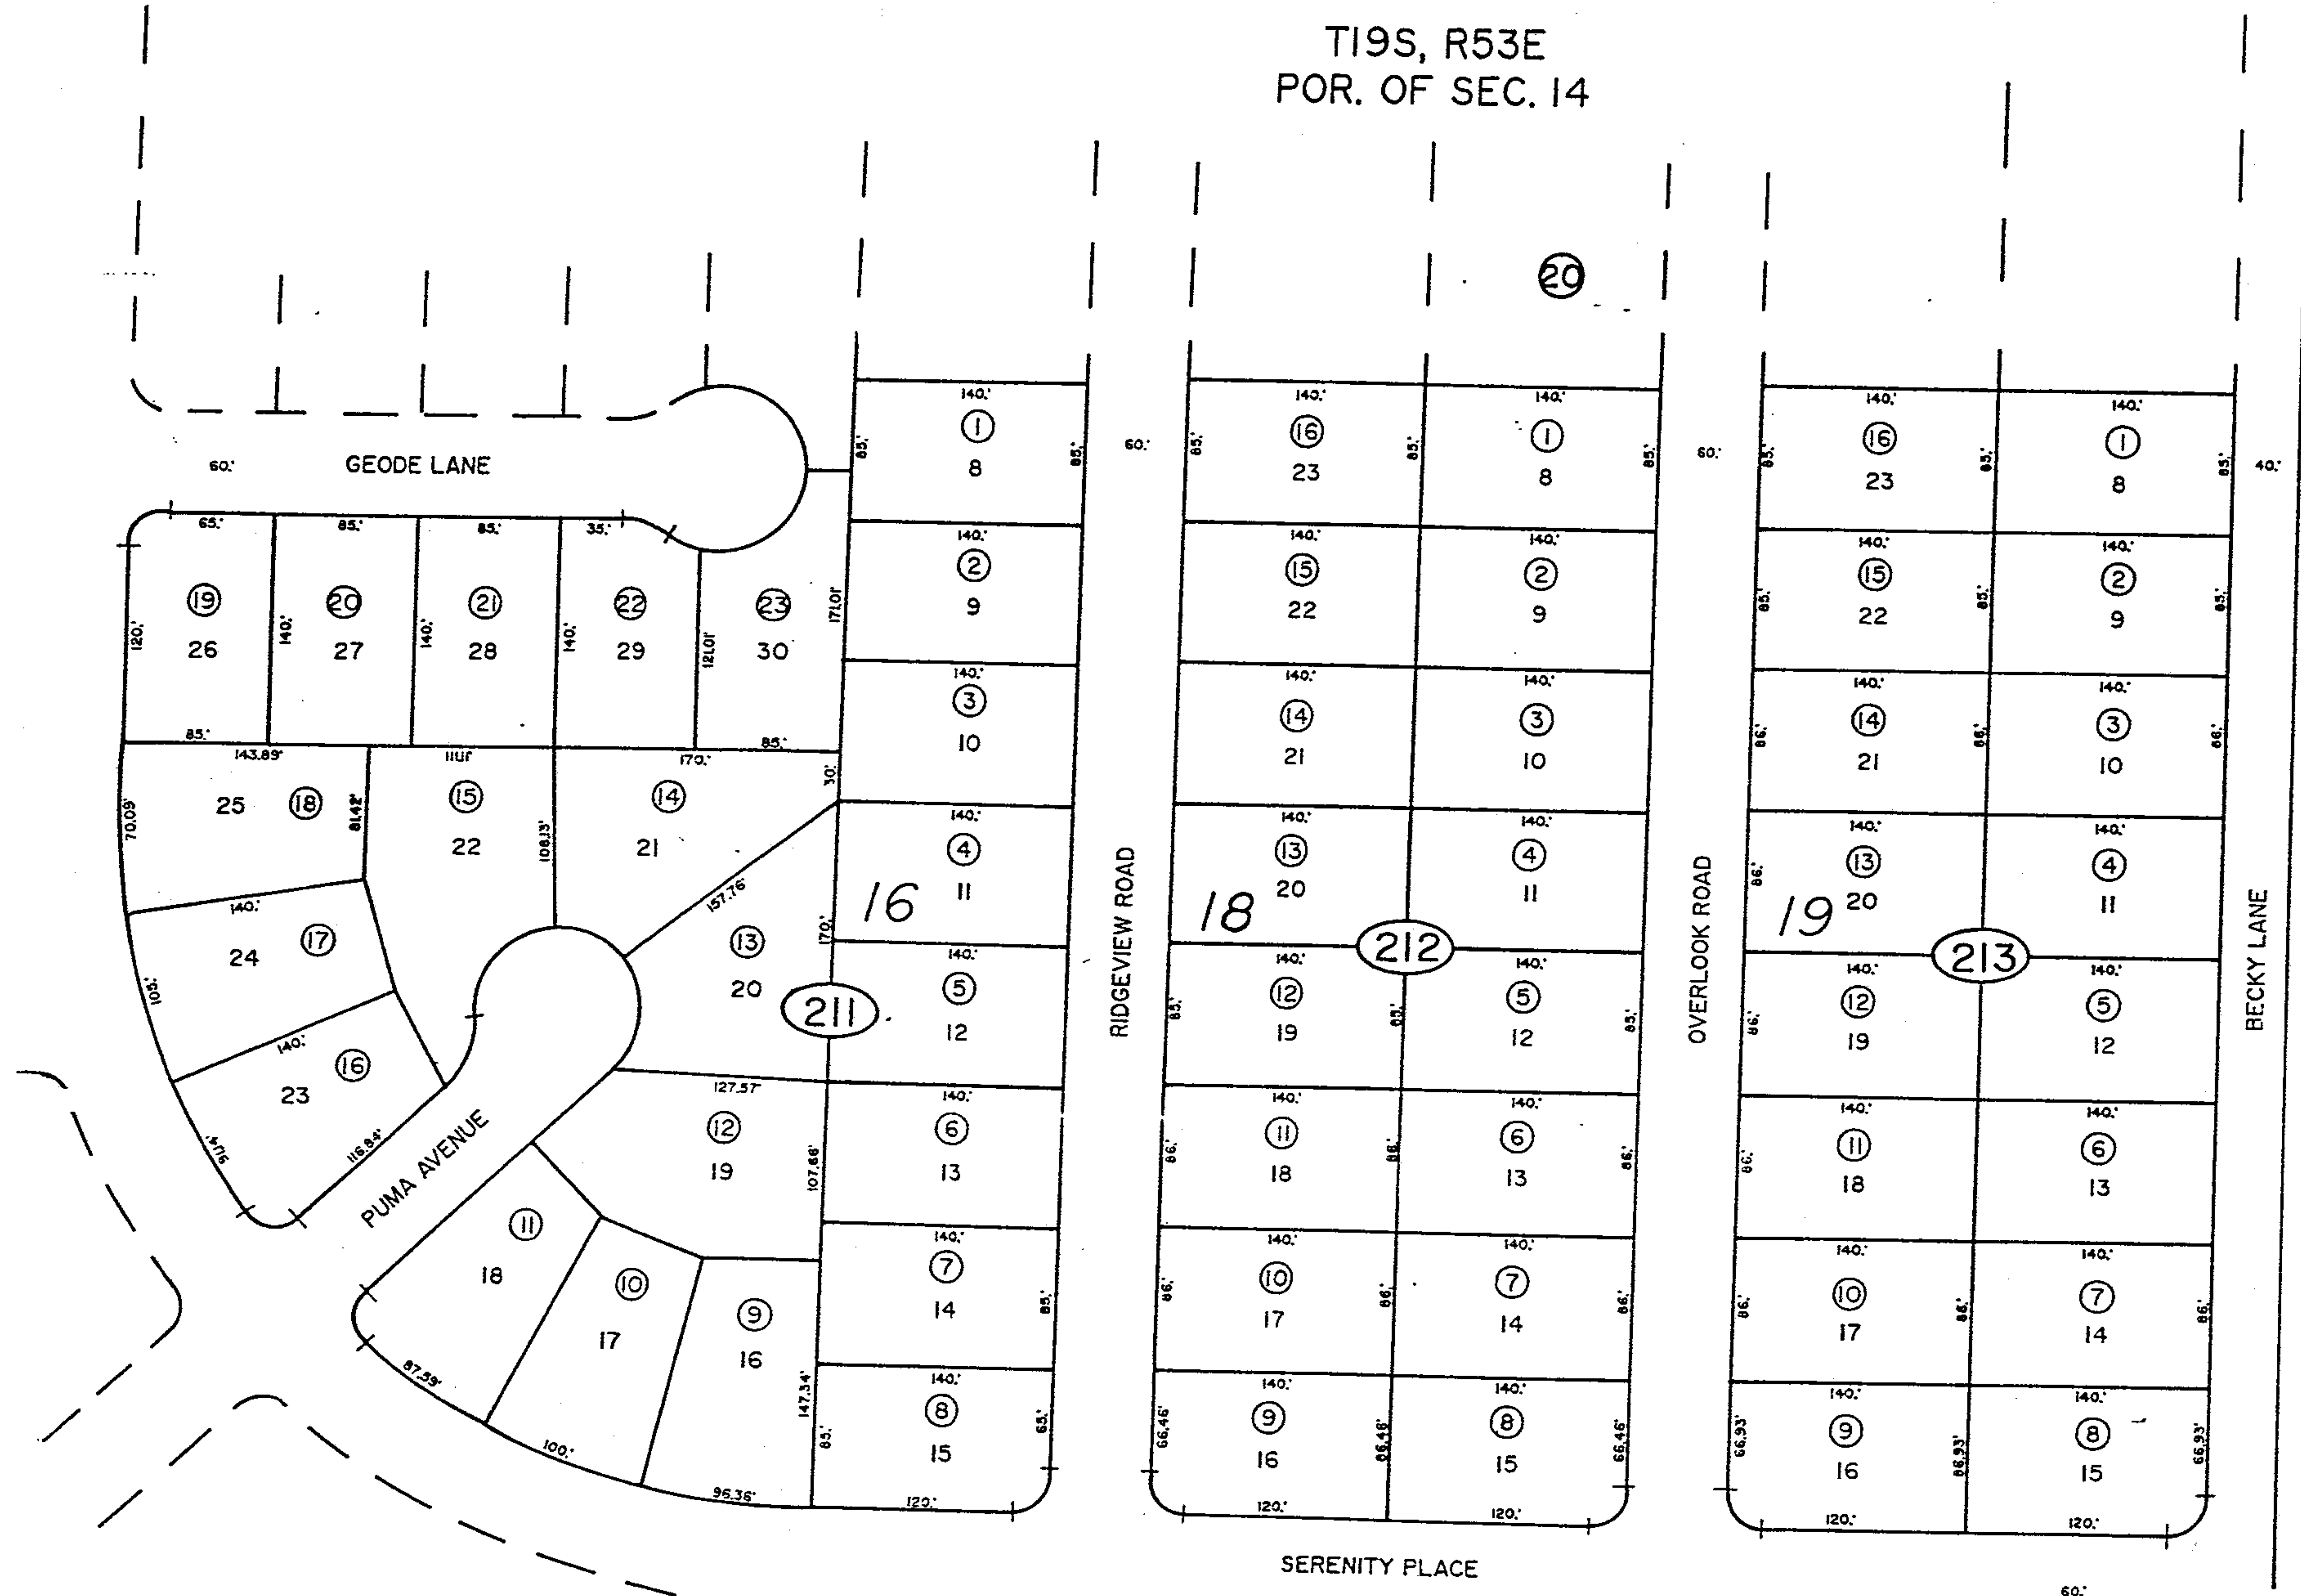

Nye County
 NOTE: This plat is for assessment use only and does not represent a survey. No liability is assumed as to the accuracy of the data delineated hereon.

T19S, R53E
 POR. OF SEC. 14

43-21

APR.97/NMT
 NYE CO. ASSESSOR

1" = 100'

CALVADA MEADOWS UNIT 4
 FILE MAP #411499